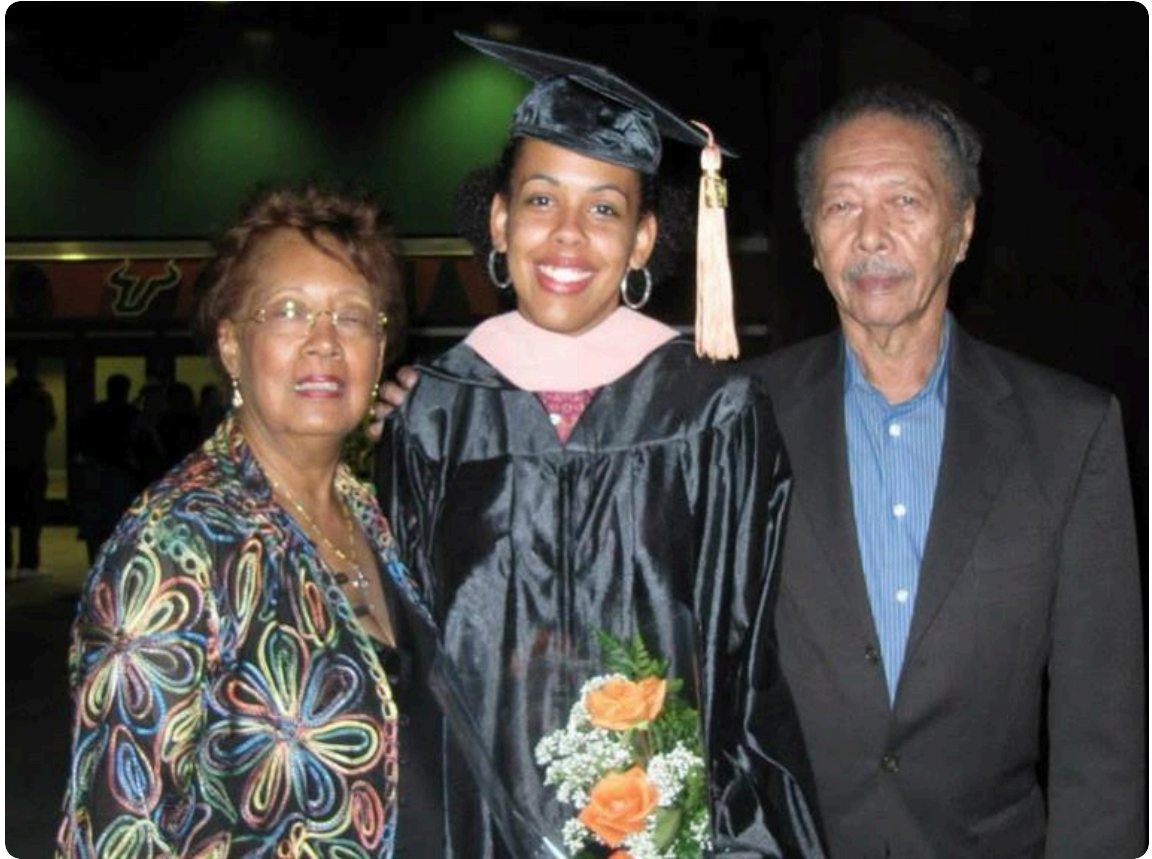

Media

Gerard Emile Amedee

MAR 15, 1932 - NOV 3, 2025

Van Orsdel Funeral & Cremation Services shared a photo to the **LifeTributes** album.

November 6 at 3:59 PM