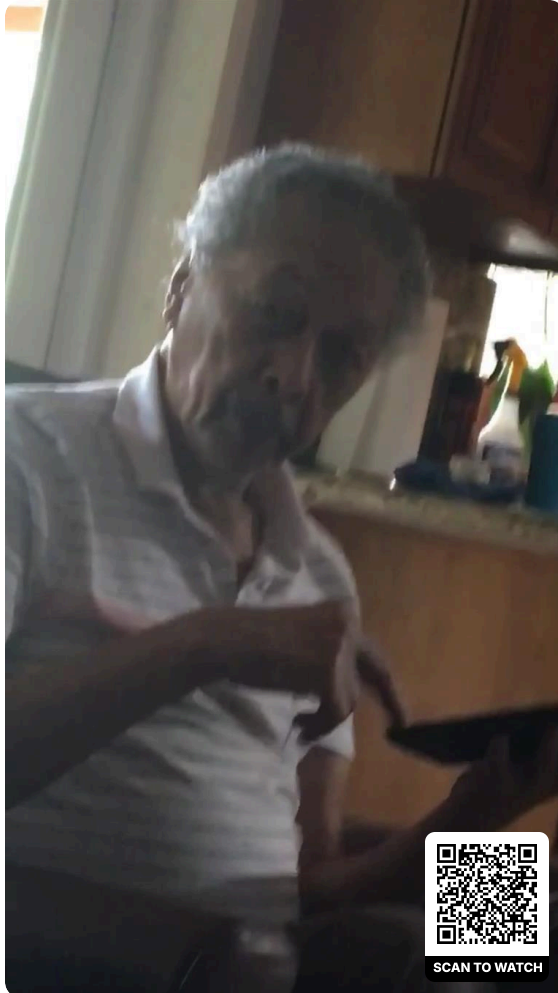

Dj Mo shared a photo to the **Tribute Wall** album.

November 7 at 9:03 PM

Media

Gerard Emile Amedee

MAR 15, 1932 - NOV 3, 2025

Amelie Xavier shared 2 photos and 4 videos to the **LifeTributes** album.

November 7 at 6:12 PM