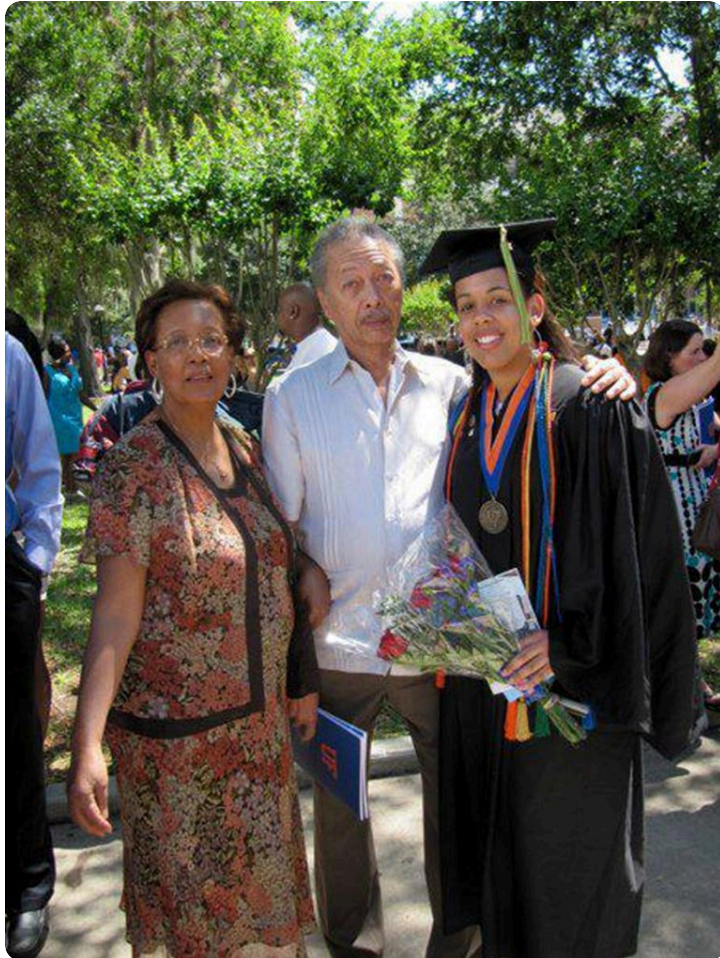

Media

Gerard Emile Amedee

MAR 15, 1932 - NOV 3, 2025

Van Orsdel Funeral & Cremation Services shared a photo to the **LifeTributes** album.

November 6 at 3:59 PM