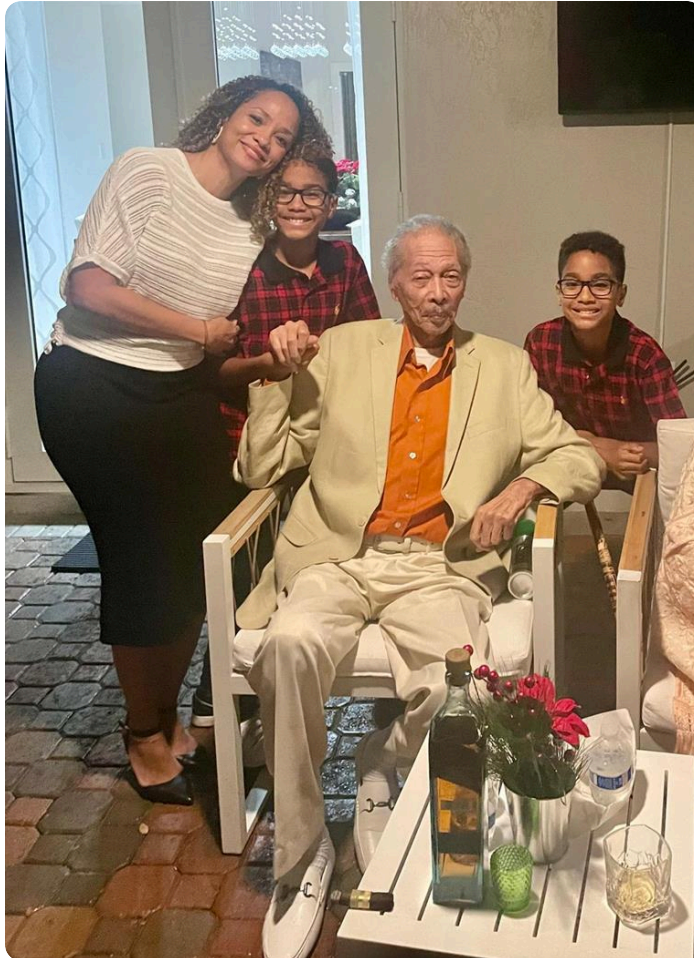

Media

Gerard Emile Amedee

MAR 15, 1932 - NOV 3, 2025

Van Orsdel Funeral & Cremation Services shared a photo to the LifeTributes album.

November 6 at 3:58 PM