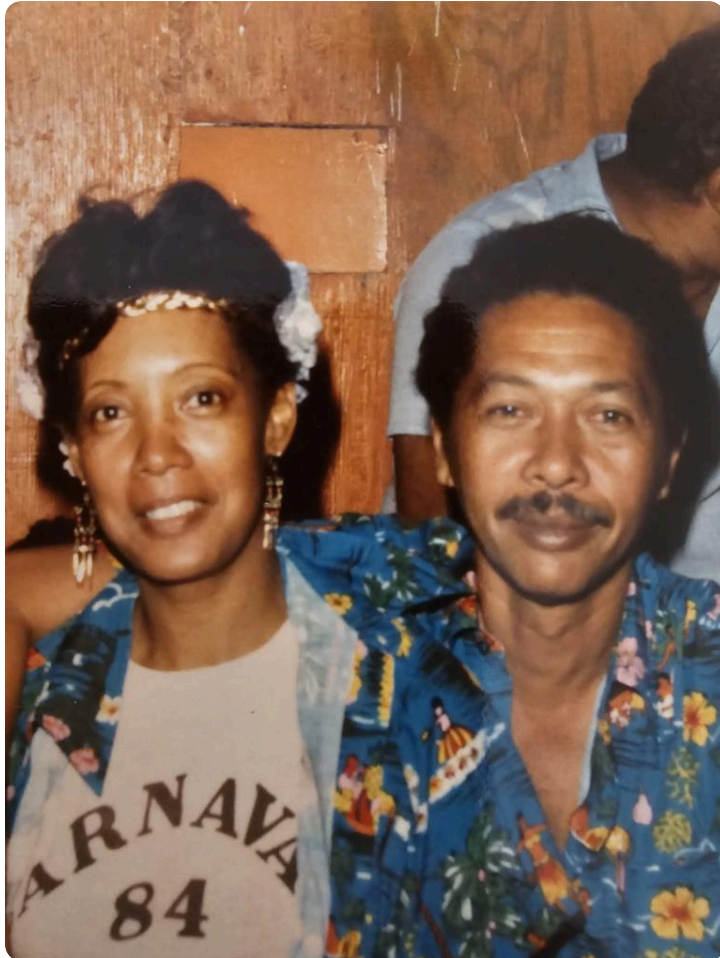

November 6 at 3:59 PM

Media

Gerard Emile Amedee

MAR 15, 1932 - NOV 3, 2025

Van Orsdel Funeral & Cremation Services shared a photo to the **LifeTributes** album.

November 6 at 3:59 PM

Media

Gerard Emile Amedee