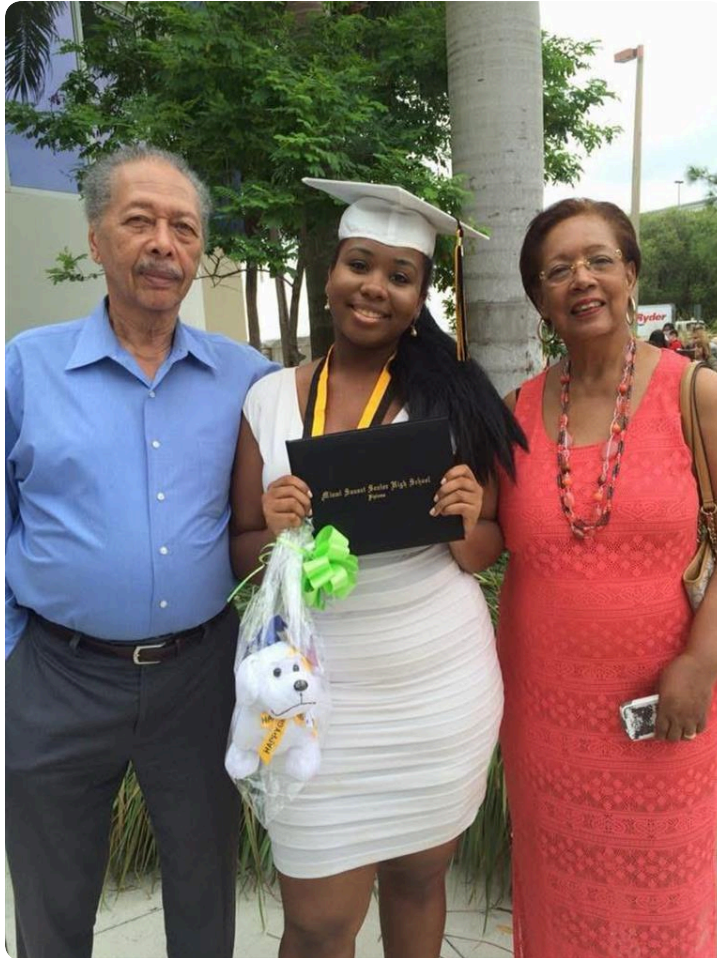

Media

Gerard Emile Amedee

MAR 15, 1932 - NOV 3, 2025

Van Orsdel Funeral & Cremation Services shared a photo to the **LifeTributes** album.

November 6 at 3:59 PM