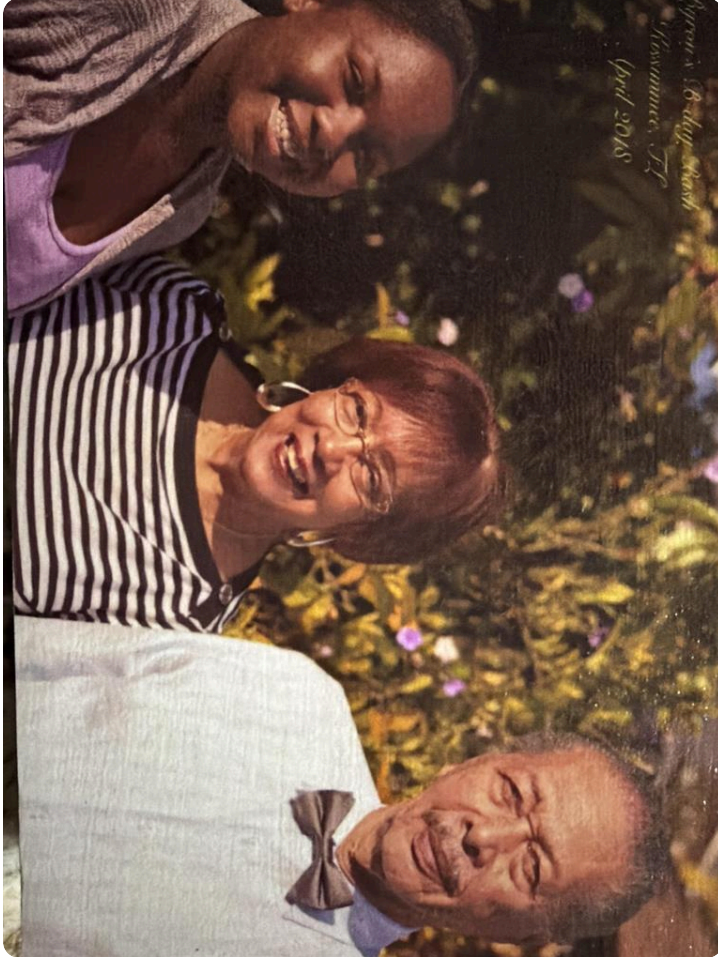

Media

Gerard Emile Amedee

MAR 15, 1932 - NOV 3, 2025

Amelie Xavier shared a photo to the **LifeTributes** album.

November 6 at 4:17 PM