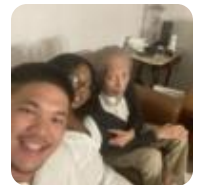

Tribute Wall

Gerard Emile Amedee

MAR 15, 1932 - NOV 3, 2025

Sandy D posted:

He always had such a youthful spirit and never seemed to grow old. I often asked him what his secret was, and he'd just smile and share a few words about staying young at heart. He was one of the coolest dads in our group full of life, laughter, and warmth. He and his family often traveled with us, and we made so many wonderful memories together exploring the beaches and beautiful parts of Haiti. A true family man loving, kind, and unforgettable. You will be deeply missed.

November 7 at 2:43 PM

Amelie Xavier shared a photo to the **Tribute Wall** album.

November 7 at 11:36 AM

Berenice Manuel shared 3 photos to the **Tribute Wall** album.

PapiloTu resteras toujours dans nos coeurs ♥ Nous t aimonsJean Max, Poutou, Sophie, MaxoSaint Albin

November 6 at 3:04 PM

Berenice Manuel shared 3 photos to the **Tribute Wall** album.

PapiloTu resteras toujours dans nos coeurs ♥ Nous t aimonsJean Max, Poutou, Sophie, MaxoSaint Albin

November 6 at 3:04 PM

Amelie Xavier shared a video to the **Tribute Wall** album.

November 7 at 11:11 AM